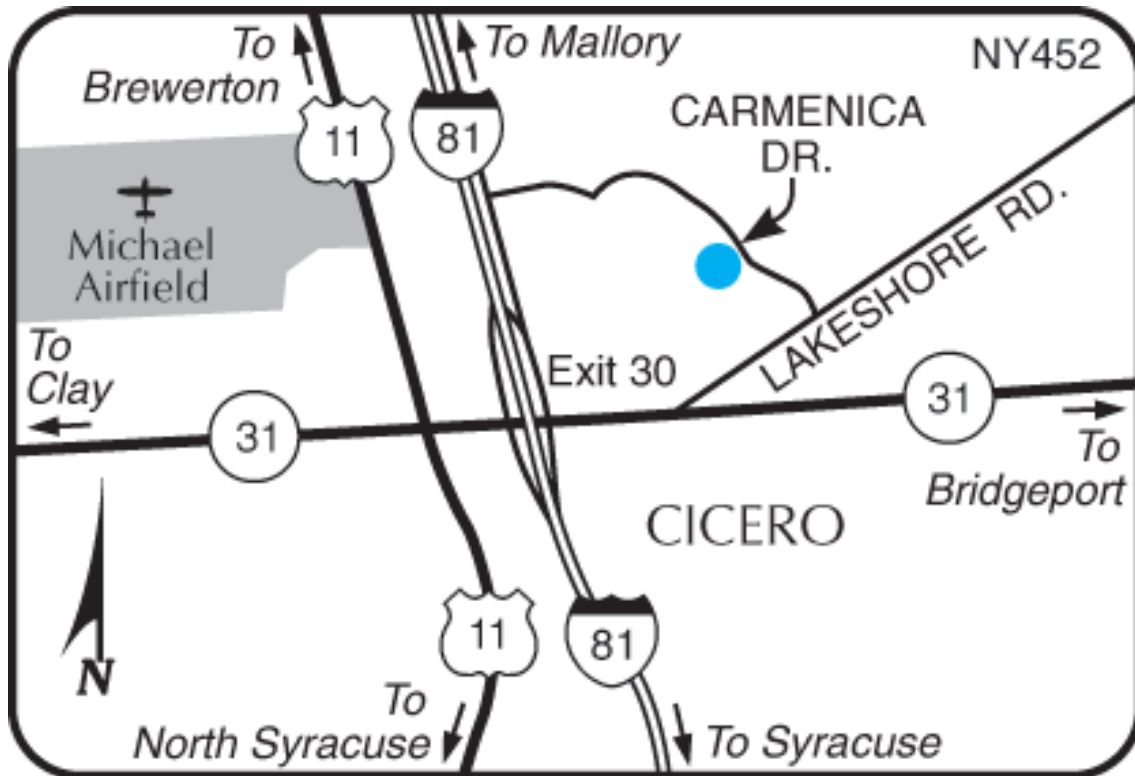

Additional points of interest close to this Cicero, NY hotel include:

- **Oneida Lake**
- **Cicero Twin Rinks ice skating center**
- **Empire Expo Center, home of the New York State Fair**
- **Syracuse University & Carrier Dome**
- **Carousel Center shopping center**

## Comfort Suites

5875 Carmenica Drive  
(I-81 exit 30)  
Cicero, NY, US, 13039  
Phone: (315) 752-0150  
Fax: (315) 752-0151

### Local Map:

### Directions to Our Hotel:

**WEST:** Take 90E to Exit 36 Watertown. Take 81N to Exit 30 Cicero/Bridgeport. Straight through traffic light Pardee Rd, 1/2 mile up the road right to Carmenica Dr, Comfort Suites left side.