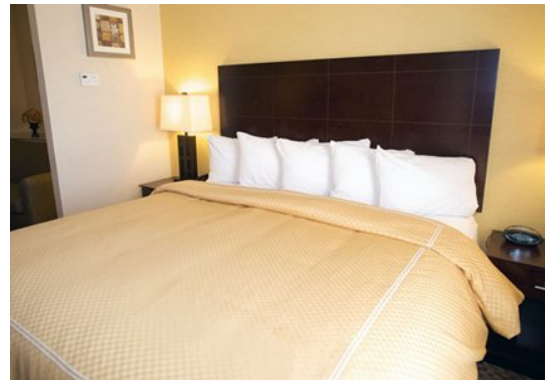

- **Oneida Lake**
- **Cicero Twin Rinks ice skating center**
- **Empire Expo Center, home of the New York State Fair**
- **Syracuse University & Carrier Dome**
- **Carousel Center shopping center**

A number of golf courses, parks, entertainment venues, retailers and shopping centers can be found in the vicinity. Several restaurants are close to the hotel; some are within walking distance.

Hotel features and amenities include:

- **Free full breakfast & free coffee**
- **Free wireless high-speed Internet access**
- **Free *The Wall Street Journal***
- **Indoor heated pool**
- **Fitness center**

After a long day, relax and unwind in the hotel lobby for the **manager's reception** Monday through Thursday 5:30 p.m. - 7:30 p.m. A free light dinner, sodas and cocktails are provided. It is the perfect way to start your evening.

All spacious guest suites are equipped with **microwaves**, **refrigerators**, coffee makers, curved shower rods, hair dryers, **flat-screen televisions**, desks, down pillows, **pillow-top mattresses**, irons, ironing boards, sofa sleepers and cable television. Ask about our rooms that have **hot tubs**. **Connecting rooms** can be requested.

Laundry facilities are located on the premises. For added convenience, this is a **pet-friendly hotel** (fees apply). Plenty of parking is provided and can accommodate most vehicles. For guests traveling with boats, we provide easy access to electrical outlets.